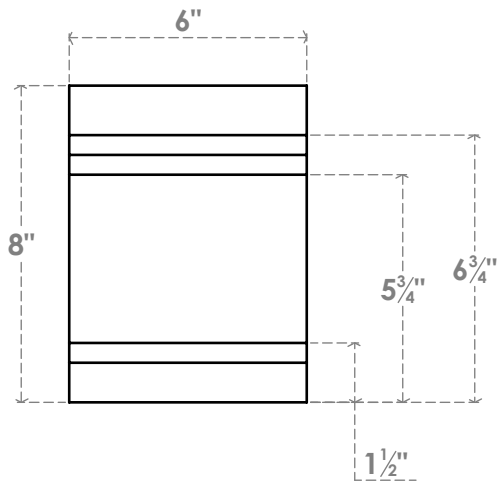

RFTP06X08X42PEC

6"W X 8"H X 42"L PESCADERO ARCHITECTURAL GRADE PVC RAFTER TAIL

SIDE PROFILE

FRONT PROFILE

ISOMETRIC

EKENA MILLWORK
 2300 WEST MAIN ST.
 CLARKSVILLE, TX 75426
 TOLL FREE: 866-607-0453
 WWW.EKENAMILLWORK.COM

NOTES

1. INSTALLATION TO BE COMPLETED IN ACCORDANCE WITH MANUFACTURER'S SPECIFICATIONS.
2. DRAWING MAY NOT BE TO SCALE
3. THIS DRAWING IS INTENDED FOR DESIGN AND PLANNING PURPOSES ONLY.
4. ALL INFORMATION CONTAINED HEREIN WAS CURRENT AT THE TIME OF DEVELOPMENT BUT MUST BE REVIEWED AND APPROVED BY THE PRODUCT MANUFACTURER TO BE CONSIDERED ACCURATE.
5. ARCHITECTURAL GRADE PVC PRODUCTS ARE MADE FROM EXPANDED CELLULAR PVC AND COME NATURALLY WHITE BUT MAY BE PAINTED