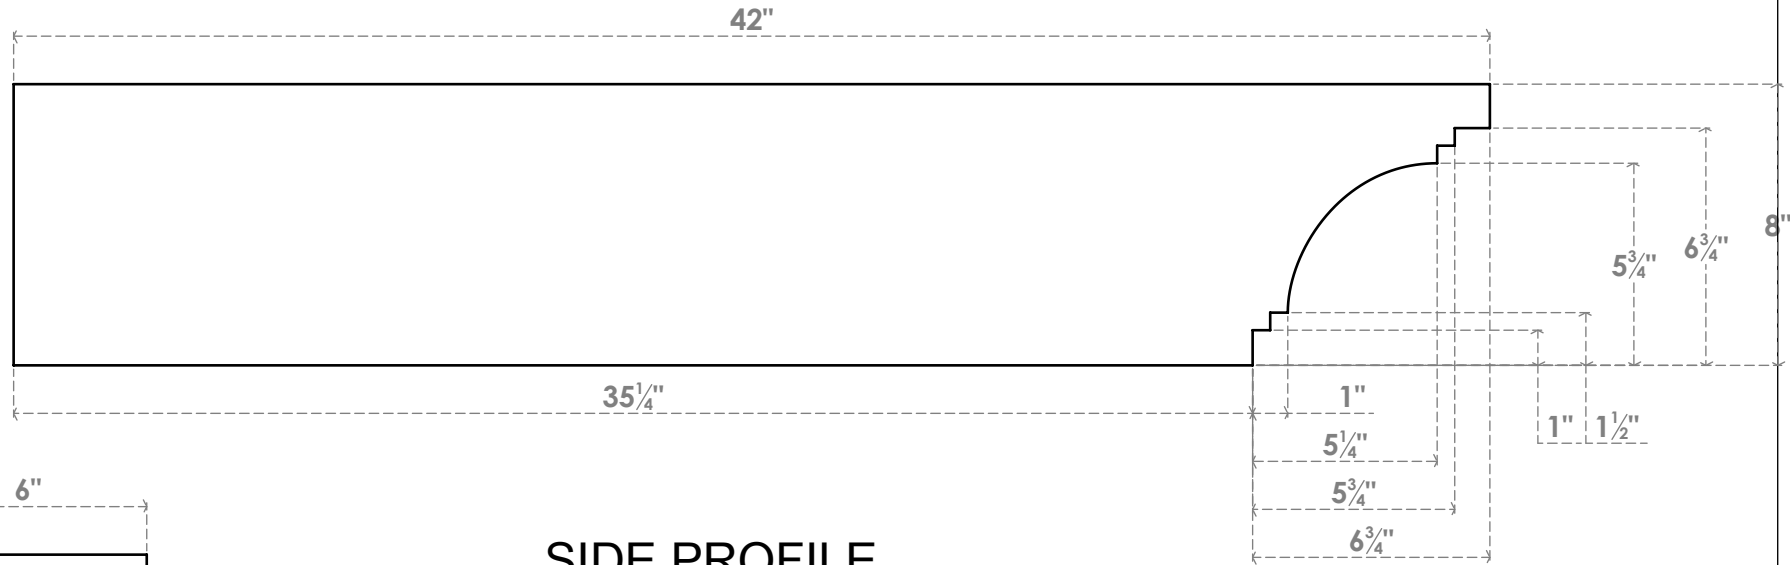

RFTP06X08X42PEC

6"W X 8"H X 42"L PESCADERO ARCHITECTURAL GRADE PVC RAFTER TAIL

SIDE PROFILE

FRONT PROFILE

ISOMETRIC

EKENA MILLWORK
 2300 WEST MAIN ST.
 CLARKSVILLE, TX 75426
 TOLL FREE: 866-607-0453
 WWW.EKENAMILLWORK.COM

NOTES

1. INSTALLATION TO BE COMPLETED IN ACCORDANCE WITH MANUFACTURER'S SPECIFICATIONS.
2. DRAWING MAY NOT BE TO SCALE
3. THIS DRAWING IS INTENDED FOR DESIGN AND PLANNING PURPOSES ONLY.
4. ALL INFORMATION CONTAINED HEREIN WAS CURRENT AT THE TIME OF DEVELOPMENT BUT MUST BE REVIEWED AND APPROVED BY THE PRODUCT MANUFACTURER TO BE CONSIDERED ACCURATE.
5. ARCHITECTURAL GRADE PVC PRODUCTS ARE MADE FROM EXPANDED CELLULAR PVC AND COME NATURALLY WHITE BUT MAY BE PAINTED